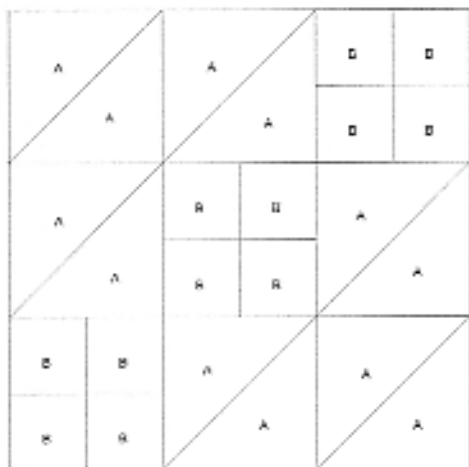

Workable Block  
 Pattern for 12.00x12.00 block  
 Key Block (1/2 actual size)

May 2007 Block  
 Steps to the Altar

Cutting Diagrams

White or Cream

8 patches

4 patches

Pink

Block Count

2 patches

Blue

8 patches

Blue

6 patches