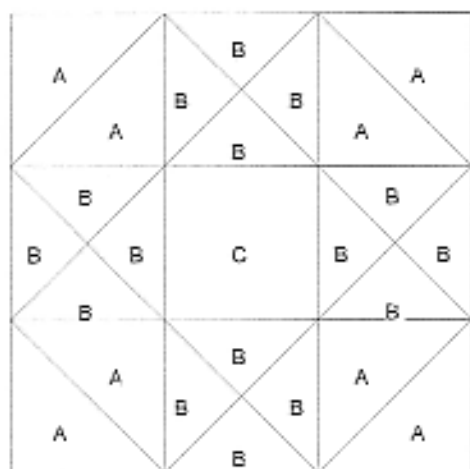

**Worktable Block**  
 Pattern for 12.00x12.00 block  
 Key Block (1/5 actual size)

August 2006 Block  
 Boy's Playmate

Cutting Diagrams

Patch Count

White  
 or  
 Cream

Boy's  
 Novelty

Boy's  
 Novelty

White  
 or  
 Cream